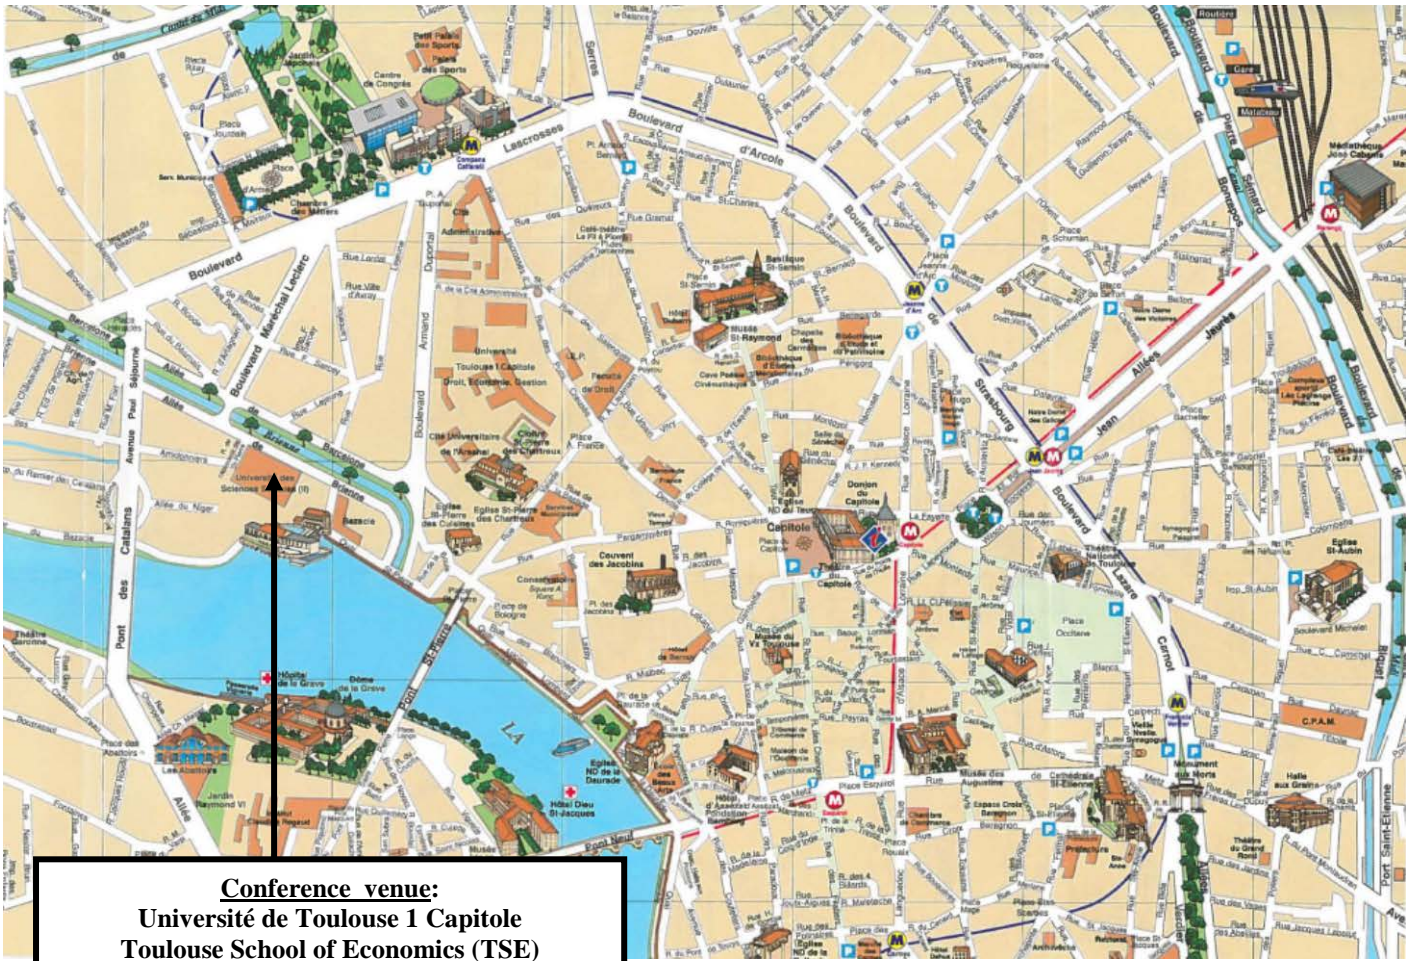

From the rail station called "Gare Matabiau"

Underground

Take **Line A** to *Jean-Jaurès* station (direction *Basso-Cambo*), then take the second underground **Line B** until *Compans Caffarelli* station (direction *Borderouge*).

Get out of the underground, follow Rue de Lascrosses, then Boulevard Maréchal Leclerc, cross the bridge, the Manufacture des Tabacs is on your left.

Jean Jaurès

Compans Caffarelli

Map of Toulouse

Conference venue:
Université de Toulouse 1 Capitole
Toulouse School of Economics (TSE)
Manufacture des Tabacs
Buildings S
21 allée de Brienne
31000 Toulouse