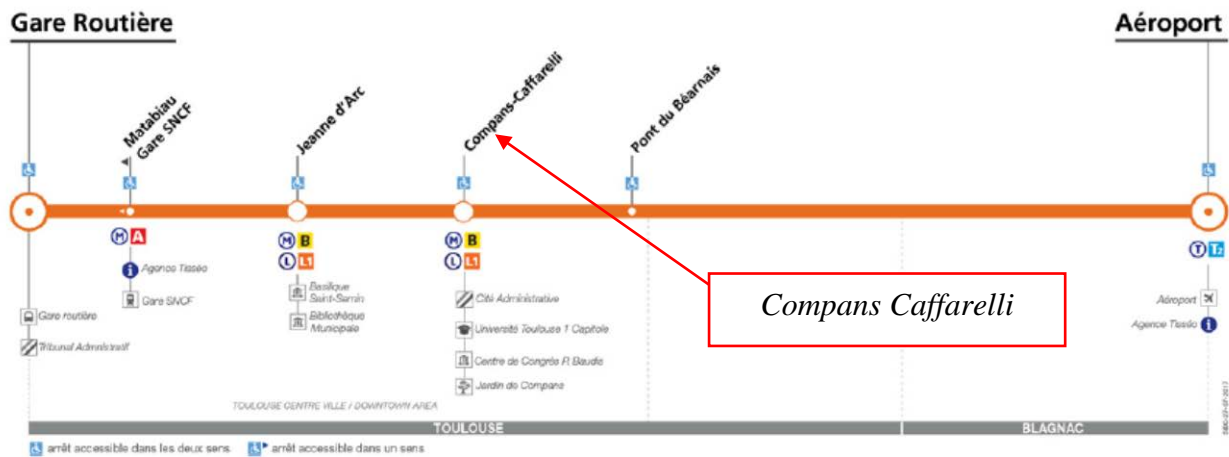

From Toulouse-Blagnac airport

Taxi

Taxis are available on the ground floor of the airport.
Journey time: approximately 20 minutes, depending on the traffic, count a 25 € fare.

Airport shuttle to the City-Centre

The bus stop is in front of door C on ground level (arrival level)
Airport shuttle every 20 minutes reaching bus/metro stop *Compans Caffarelli*
Single airport ticket: 8,00 € / 24h Pass Tourism: 15,00 €.

From the rail station called "Gare Matabiau"

Underground

Take **Line A** to *Jean-Jaurès* station (direction *Basso-Cambo*), then take the second underground **Line B** until *Compans Caffarelli* station (direction *Borderouge*).

Get out of the underground, follow Rue de Lascrosses, then Boulevard Maréchal Leclerc, cross the bridge, the Manufacture des Tabacs is on your left.

Jean Jaurès

Compans Caffarelli

Map of Toulouse

Conference venue:
Université de Toulouse 1 Capitole
Toulouse School of Economics (TSE)
Manufacture des Tabacs
Buildings S
21 allée de Brienne
31000 Toulouse