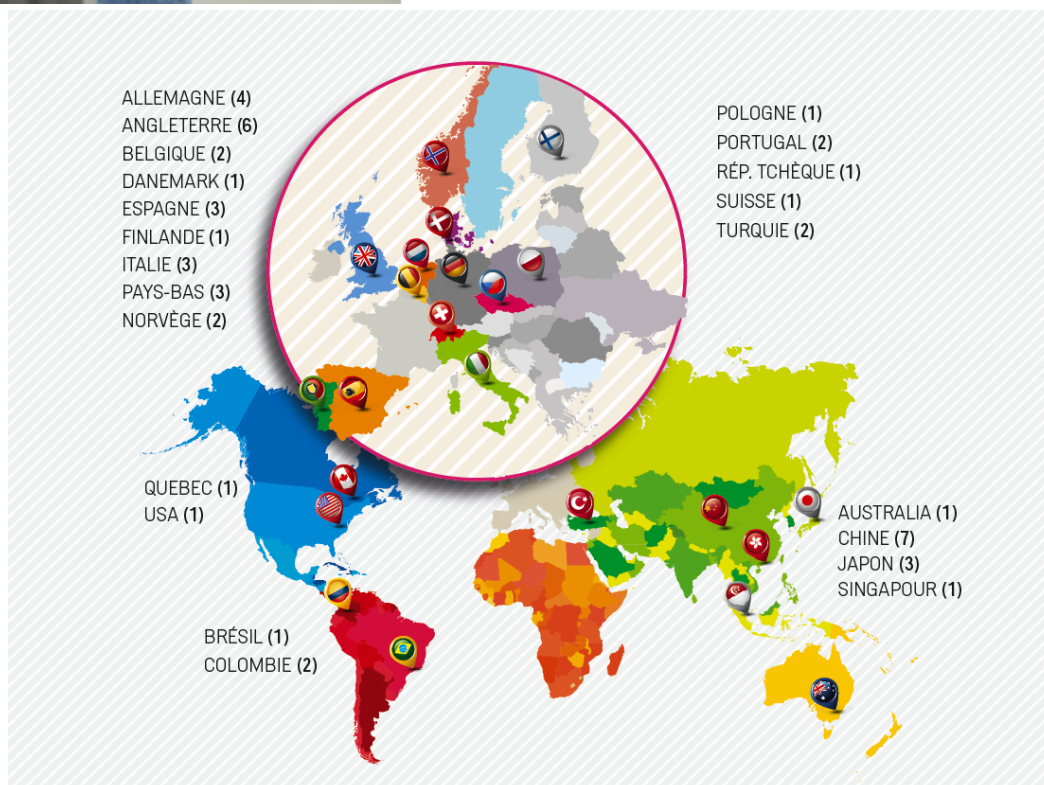

Partner Universities

The school focusses on developing international partnerships with the best universities in the world.

International exchange programs are essential to motivate students to take a gap year abroad.

TSE has recently established new partnerships with Australia (University of Melbourne), Japan (Hitotsubashi), and Italy (University of Bocconi).

These are new partnerships that add up to the partnerships already offered to TSE students.

Finland :

- University of Helsinki

Germany :

- University of Bonn
- University of Humboldt, Berlin*
- University of Ludwig-Maximilians, Munich *
- University of Mannheim

Italy :

- University of Verona
- University of Pavia
- University of Bocconi

United States of America :

- Vassar College, New York

**Leading to qualifications*