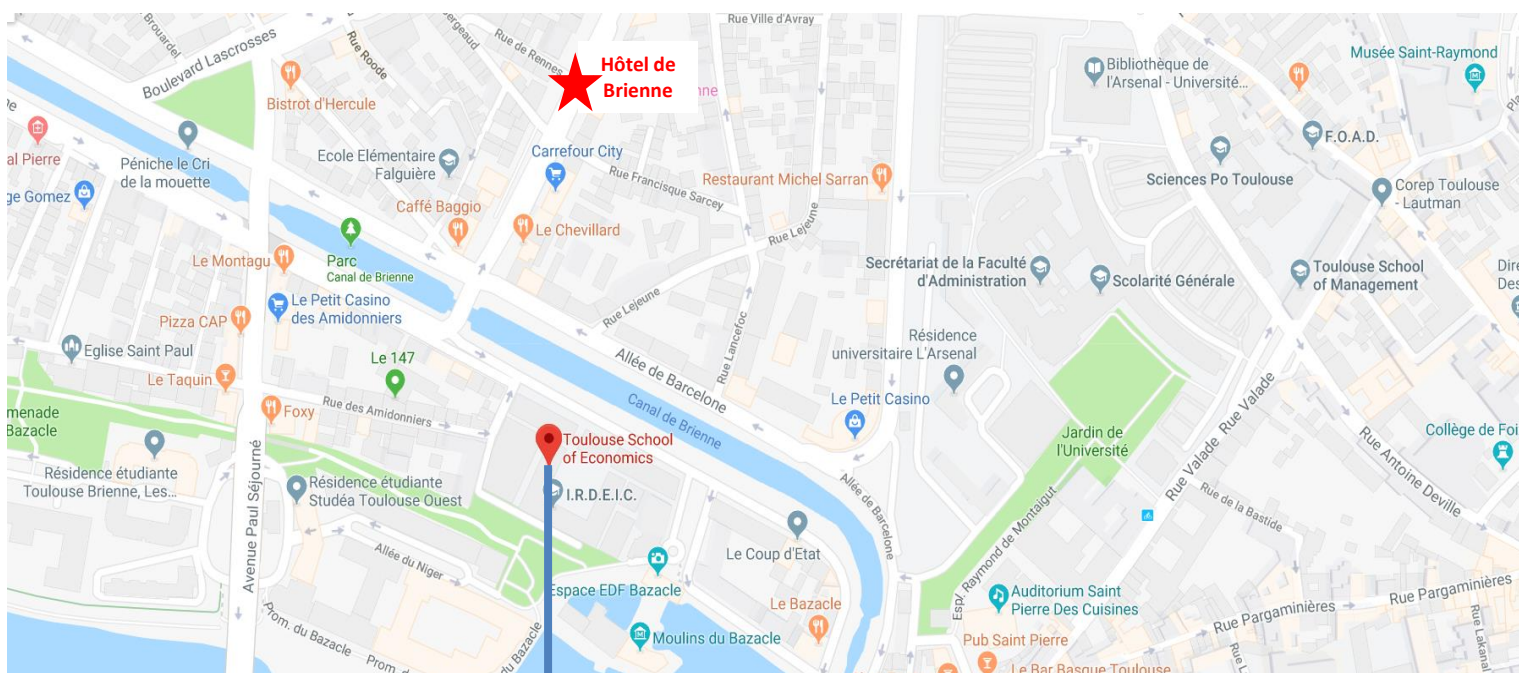

Workshop

« Advances in Contemporary Statistics »

and HDR Defense of A. Daouia

April 15th, 2019 - Room MS 003 – S Building

Local Information

➤ Conference venue

Conference venue:
Toulouse School of Economics
Manufacture des Tabacs
S Building
Room MS003
21, allée de Brienne
31015 Toulouse cedex 6 - France

21 allée de Brienne
31015 Toulouse cedex 6
FRANCE
Tel: +33 (0)5 61 12 85 89
www.tse-fr.eu

➤ Conference Venue

- Address:

Toulouse School of Economics
Manufacture des Tabacs – S Building S – MS 003
21, allée de Brienne - 31015 Toulouse cedex 6 – France
Tél. + 33 (0) 5 61 12 85 89

- From Blagnac Airport:

- by taxi from the airport to the Conference venue

The trip between 25€ to 40€ - Approximate duration: 20 minutes

- by the airport shuttle to the City-Centre

The airport shuttle is in front of door Hall C on ground level (arrival level)

Metro A from “Arenes” to “Capitole”

The T2 line leaving every 15 minutes – Approximate duration: 21 minutes

Single fare: 1,60 €

- From Matabiau Train Station:

Metro A: direction “Basso Cambo”. Change at “Jean-Jaurès” and take Metro B: direction “Borderouge”. Stop at “Compans Caffarelli”