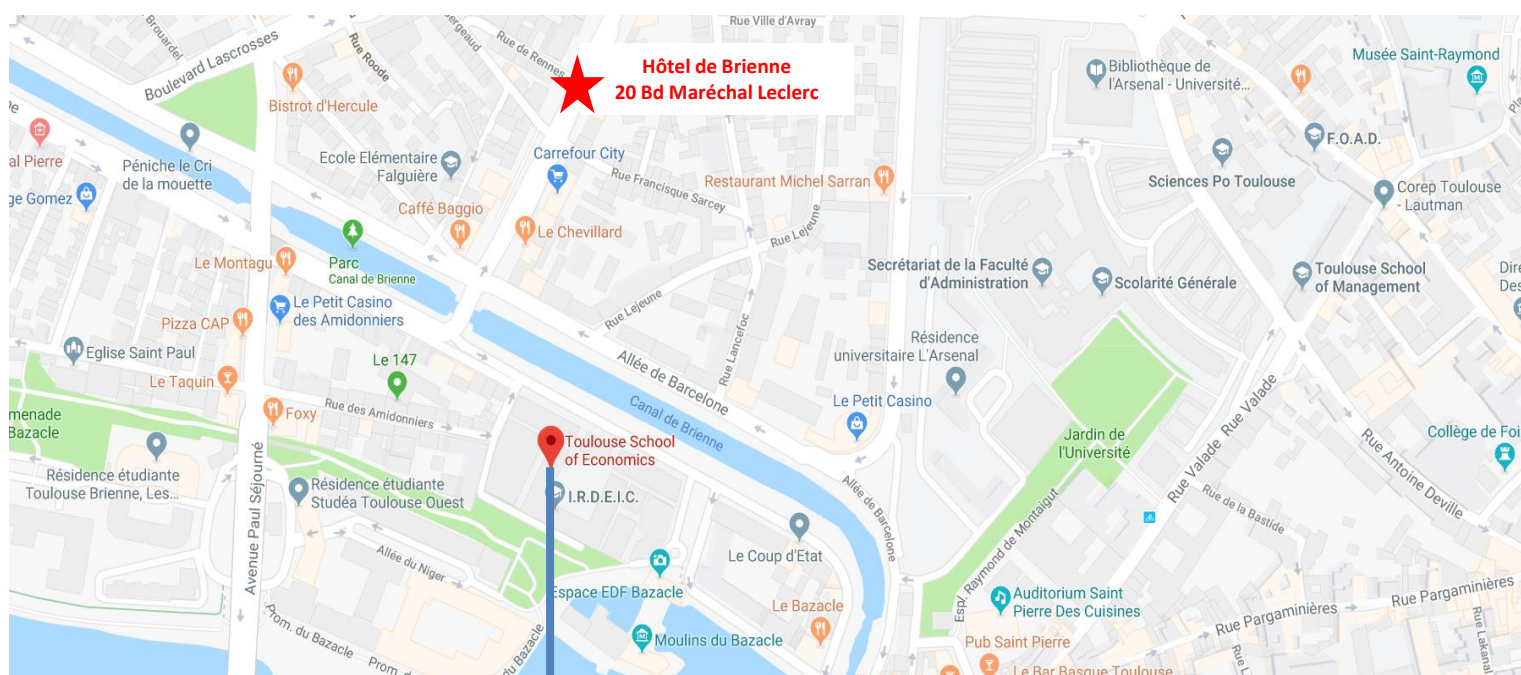

Financial Econometrics Conference

Toulouse School of Economics

Toulouse, May 17-18, 2019

Local Information

Conference venue:
Toulouse School of Economics
Manufacture des Tabacs
S Building
Auditorium Room MS001
21, allée de Brienne
31015 Toulouse cedex 6 - France

21 allée de Brienne
31015 Toulouse cedex 6
FRANCE
Tel: +33 (0)5 61 12 85 89
www.tse-fr.eu

➤ Conference Venue

- Address:

Toulouse School of Economics
Manufacture des Tabacs - Building S – Auditorium MS 001
21, allée de Brienne - 31015 Toulouse cedex 6 – France
Tél. + 33 (0) 5 61 12 85 89

- From Blagnac Airport:

- **by taxi** from the airport to the Conference venue
The trip between 25€ to 40€ - Approximate duration: 20 minutes
- **by the airport shuttle** to the City-Centre
The airport shuttle is in front of door Hall C on ground level (arrival level)
Airport shuttle leaving every 20 minutes - stop at « Compans Caffarelli » to go to TSE
Single fare: 8,00 €
<http://www.tisseo.fr/en/airport-shuttle>
- **by tramway** to the City-Centre
T2 Line from the airport (Hall C – Arrival Level) to the station “Arenes”
Metro A from “Arenes” to “Capitole”
The T2 line leaving every 15 minutes – Approximate duration: 21 minutes
Single fare: 1,60 €

- From Matabiau Train Station:

Metro A: direction “Basso Combo”. Change at “Jean-Jaurès” and take Metro B: direction “Borderouge”. Stop at “Compans Caffarelli”

MANUFACTURE DES TABACS 21 ALLEE DE BRIENNE – 31000 TOULOUSE