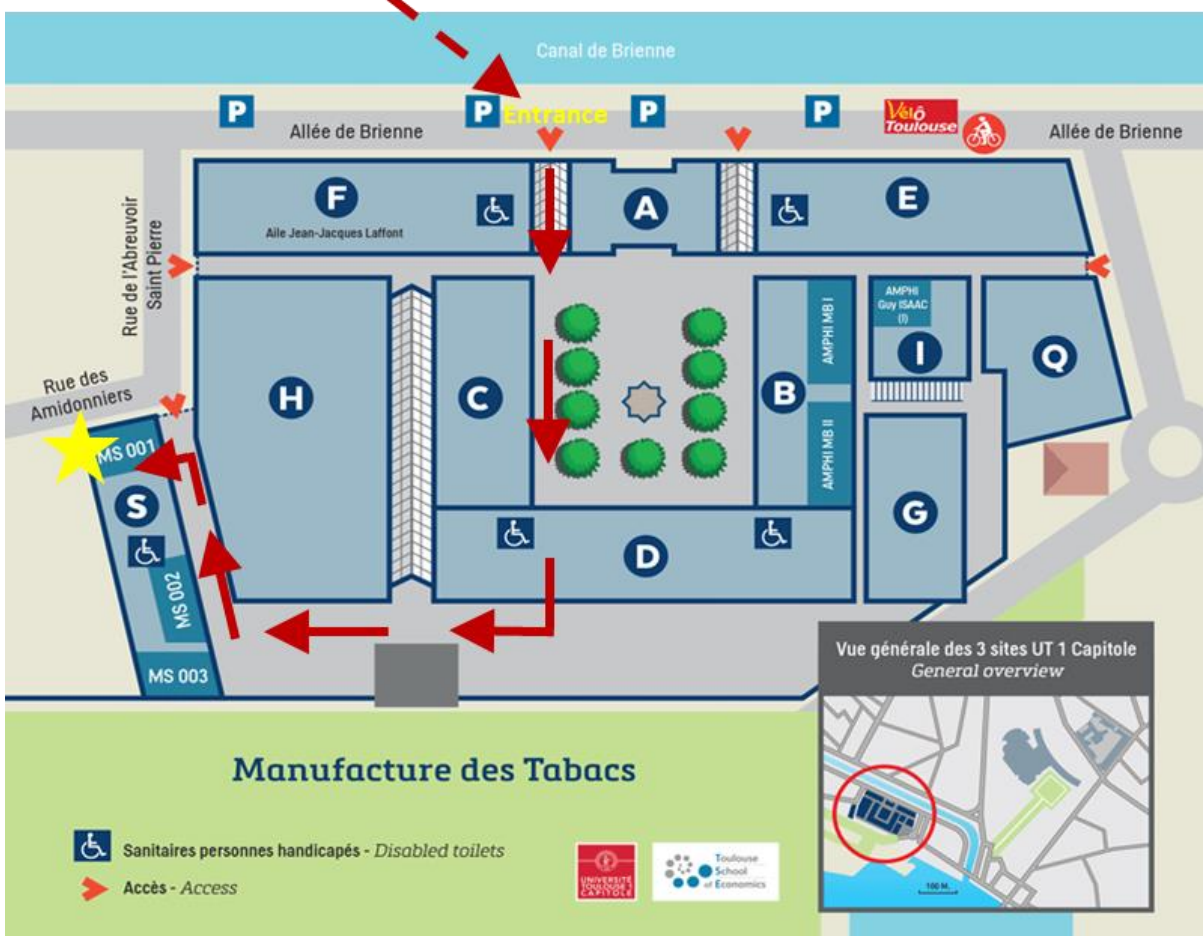

10th bi-annual Postal Economics Conference on E-commerce, Digital Economy and Delivery Services

Toulouse, Manufacture des Tabacs
March 29th - 30th, 2018

LE GROUPE LA POSTE

INSTITUT
D'ÉCONOMIE
INDUSTRIELLE

➤ Map of Manufacture des Tabacs

Conference site

TSE – Manufactures des Tabacs - S Building
1, rue des Amidonniers - 31000 Toulouse