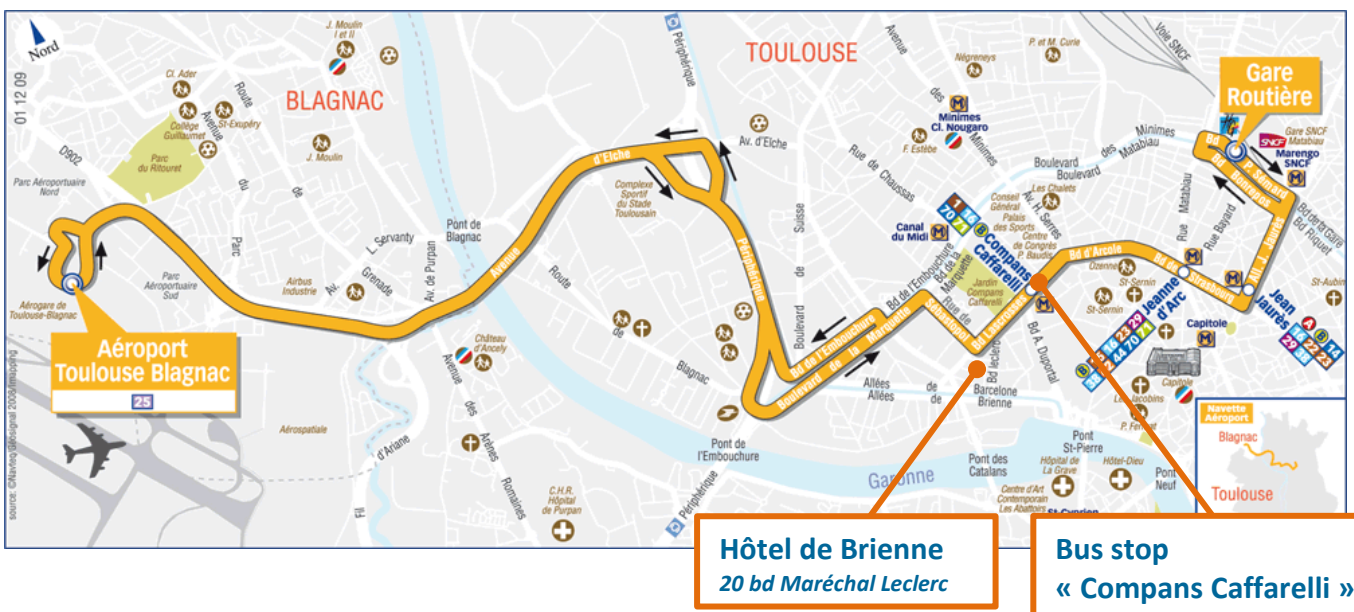

Conference

Recent Advances in Econometrics

Toulouse, June 28-29, 2016

➤ Conference Venue

- Address:

Toulouse School of Economics
Manufacture des Tabacs
S Building - Auditorium MS 001
21 allée de Brienne
31015 Toulouse cedex 6 – France
Tél. + 33 (0) 5 61 12 85 89

- From Blagnac Airport:

- **by taxi** from the airport to the Conference venue

The trip costs between 22€ to 35€ and takes 20 minutes

- **by the airport shuttle** to the City-Centre

The bus stop is in front of door C on ground level (arrival level)

Airport shuttle leaving every 20 minutes to bus stop « Compans Caffarelli »

Single fare: 8 € / Round-trip: 15 €

➤ Map of Toulouse

Conference venue:
Toulouse School of *Economics*
Manufacture des Tabacs
S Building – Auditorium MS 001
21 allée de Brienne
31000 Toulouse - France