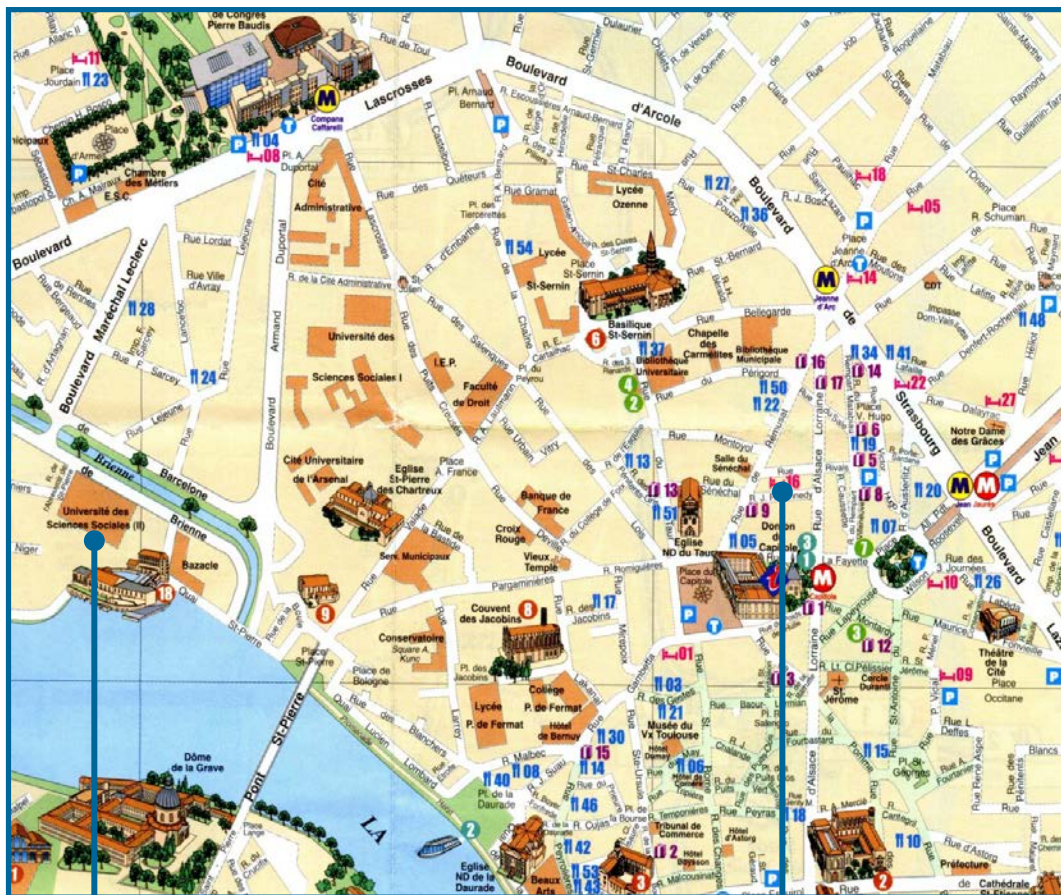

LOCAL INFORMATION

Workshop on Physicians Prescription Behavior Toulouse School of Economics, June 23, 2016

➤ Map of Toulouse

Conference venue:
Toulouse School of Economics
Manufacture des Tabacs
F Building – Room MF 323-322
21, allée de Brienne
31015 Toulouse cedex 6 -

Hôtel Albert 1er
8 Rue Rivals
31000 Toulouse