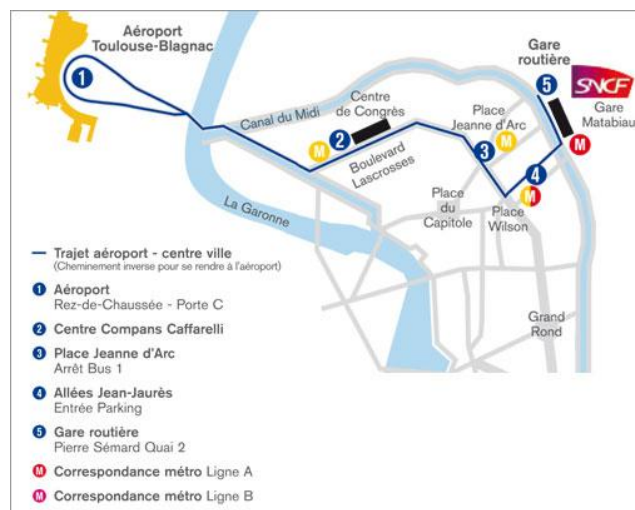

The 9th INRA-IDEI Conference on Industrial Organization and The Food Processing Industry Toulouse, June 21-22, 2012

➤ Conference Venue

- Address:

Toulouse School of Economics
 Université de Toulouse 1 Capitole
 Manufacture des Tabacs - 21 allée de Brienne - 31000
 Toulouse – France
 Tél. + 33 (0) 5 61 12 87 97
 (see conference venue and map)

- From Blagnac Airport:

- **by taxi** from the airport to the Conference venue
 The trip costs between 20€ to 30€ and takes 20 minutes
- **by the airport shuttle** to the City-Centre
 The bus stop is in front of door C on ground level (arrival level)
 Airport shuttle leaving every 20 minutes to bus stop « Compans Caffarelli »
 Fare: Single fare: 5€

- From Matabiau Train Station:

- **Metro A:** direction “Basso Cambo”. Change at “Jean-Jaurès”
- **Metro B:** direction “Borderouge”. Stop at “Compans Caffarelli”
 (see next page)